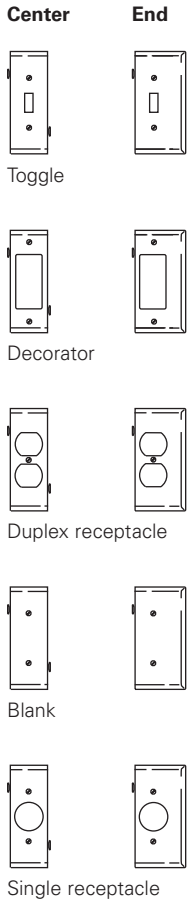

## Mid-size sectional wallplates

### Product description

1-Gang

### Sectional wallplates

Description	Material	Location	Color suffix	Catalog no.	
1-Gang toggle	Polycarbonate	Center	V, W	<input type="checkbox"/> STC1__	•
	Polycarbonate	End	V, W	<input type="checkbox"/> STE1__	•
1-Gang decorator	Polycarbonate	Center	V, W	<input type="checkbox"/> STC26__	•
	Polycarbonate	End	V, W	<input type="checkbox"/> STE26__	•
1-Gang duplex receptacle	Polycarbonate	Center	V, W	<input type="checkbox"/> STC8__	•
	Polycarbonate	End	V, W	<input type="checkbox"/> STE8__	•
1-Gang blank	Polycarbonate	Center	V, W	<input type="checkbox"/> STC14__	•
	Polycarbonate	End	V, W	<input type="checkbox"/> STE14__	•
1-Gang single receptacle 1.40" (35.7mm) hole	Polycarbonate	Center	V, W	<input type="checkbox"/> STC7__	•
	Polycarbonate	End	V, W	<input type="checkbox"/> STE7__	•

### Color ordering information:

For ordering devices, include Catalog no. followed by the Color suffix: V (Ivory), W (White)

**Certification information:** ST series wallplates are cULus certified

**Dimensional information:** C-5, C-6 **Specification information:** Please visit [www.eaton.com/wiringdevices](http://www.eaton.com/wiringdevices)