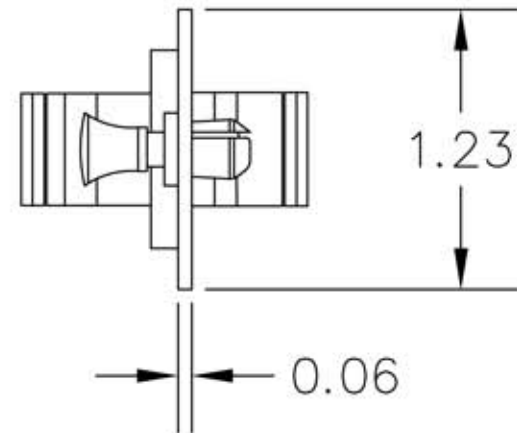

0.67

NOTE:
DIMENSION IN INCHES

ALLEN TEL PRODUCTS, INC.
30 TV5 DRIVE, HENDERSON, NEVADA 89014

GBSC-6MM
LOADED MOUNTING PANEL MM-SC 6 PACK