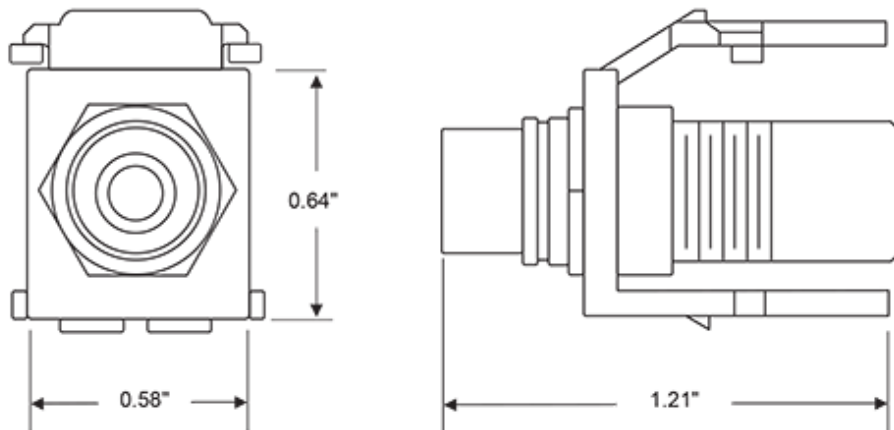

SPECIFICATION SUBMITTAL

JOB NAME:	CATALOG NUMBERS:	
____	____	____
JOB NUMBER:	____	____